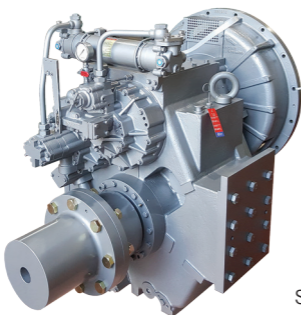

## D-I HYDRAULIC SERIES

MARINE GEARBOX (55-1100kW)

STEERING SYSTEM (~7000kgf.m)

POWER TAKE OFF (100-400kgf.m)